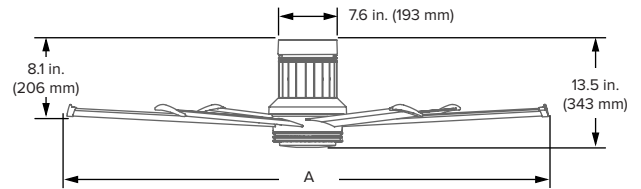

Pictured with flush mount and light kit

Technical Specifications

Diameter (A)	Environment	CFM	Efficiency (CFM/W)	Max Watts	Max Speed	Light Kit	Input Power	Weight¹	Winglet to Ceiling (B)	Light Kit Height	Sound Level²
60 in. (1.5 m)	Indoor	7,122	248	23.6 W	145 RPM	1,770 lm 72.6 lm/W	100–277 VAC, 50/60 Hz, 1 Φ	34 lb (15.4 kg)	17.4 in. (442 mm)	0.7 in (18 mm)	<35 dba at max speed
	Outdoor (IPX5)	7,105	247	23.8 W							
72 in. (1.8 m)	Indoor	13,598	312	41.6 W	140 RPM	1,770 lm 72.6 lm/W	100–277 VAC, 50/60 Hz, 1 Φ	35.7 lb (16.2 kg)	17.1 in. (434 mm)	0.7 in (18 mm)	<35 dba at max speed
	Outdoor (IPX5)	13,860	318	42.2 W							
84 in. (2.1 m)	Indoor	15,576	370	40.2 W	110 RPM	1,770 lm 72.6 lm/W	100–277 VAC, 50/60 Hz, 1 Φ	37.3 lb (16.9 kg)	16.8 in. (427 mm)	0.7 in (18 mm)	<35 dba at max speed
	Outdoor (IPX5)	15,814	369	41 W							

Construction Features

Airfoils	Motor and Hub	Remote	Onboard Sensors	Integrations³	Mounting⁴	Accessories
Made from aircraft-grade aluminum Tilted blade profile for optimum airflow spread	24 V DC motor and power supply housed in a three-piece cast aluminum hub with integrated airfoil retention system	“Point-anywhere” pairing Integrated speed indicators Mount fixed to wall or with magnetic holder	Temperature, humidity, and motion sensors enable SenseME Technology	Voice control with Google Assistant or Amazon Alexa Works with home automation systems	Flat or sloped ceilings 8 ft (2.4 m) or taller Maximum slope: 36°	LED Light Kit 0–10 V module Optional downrod lengths available for ceilings over 14 ft (4.3 m)

Ordering Information

Diameter	Environment	Mount⁵	Finish	Downrod⁵	LED Light	0–10 V
MK-I61-05: 60 in. (1.5 m) MK-I61-06: 72 in. (1.8 m) MK-I61-07: 84 in. (2.1 m)	18: Indoor 19: Outdoor	00: Flush 06: Standard	A727: Brushed Aluminum A728: Black A729: White A730: Oil-Rubbed Bronze	Blank: Flush I06: 6 in. (152 mm) I12: 12 in. (305 mm) I24: 24 in. (610 mm) I00: 36, 48, 60 in. (914, 1219, 1524 mm)	Blank: No LED Light S2: LED Light	Blank: No 0–10 V V54: 0–10 V

¹ Weight does not include mount or downrod.