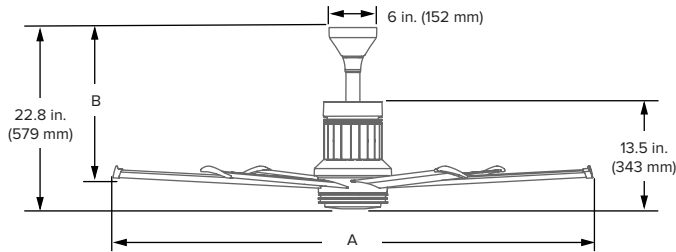

TECHNICAL SPECIFICATIONS

i6

INSPIRED BY INDUSTRY, BUILT FOR COMFORT.

Pictured with 6 in. (152 mm) downrod and light kit