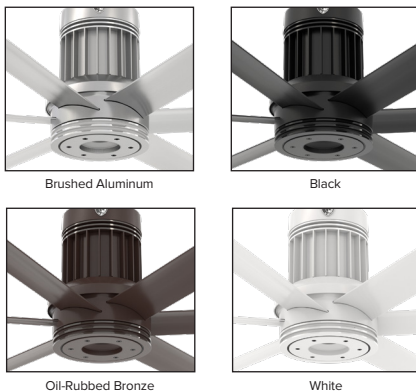

Finish Options